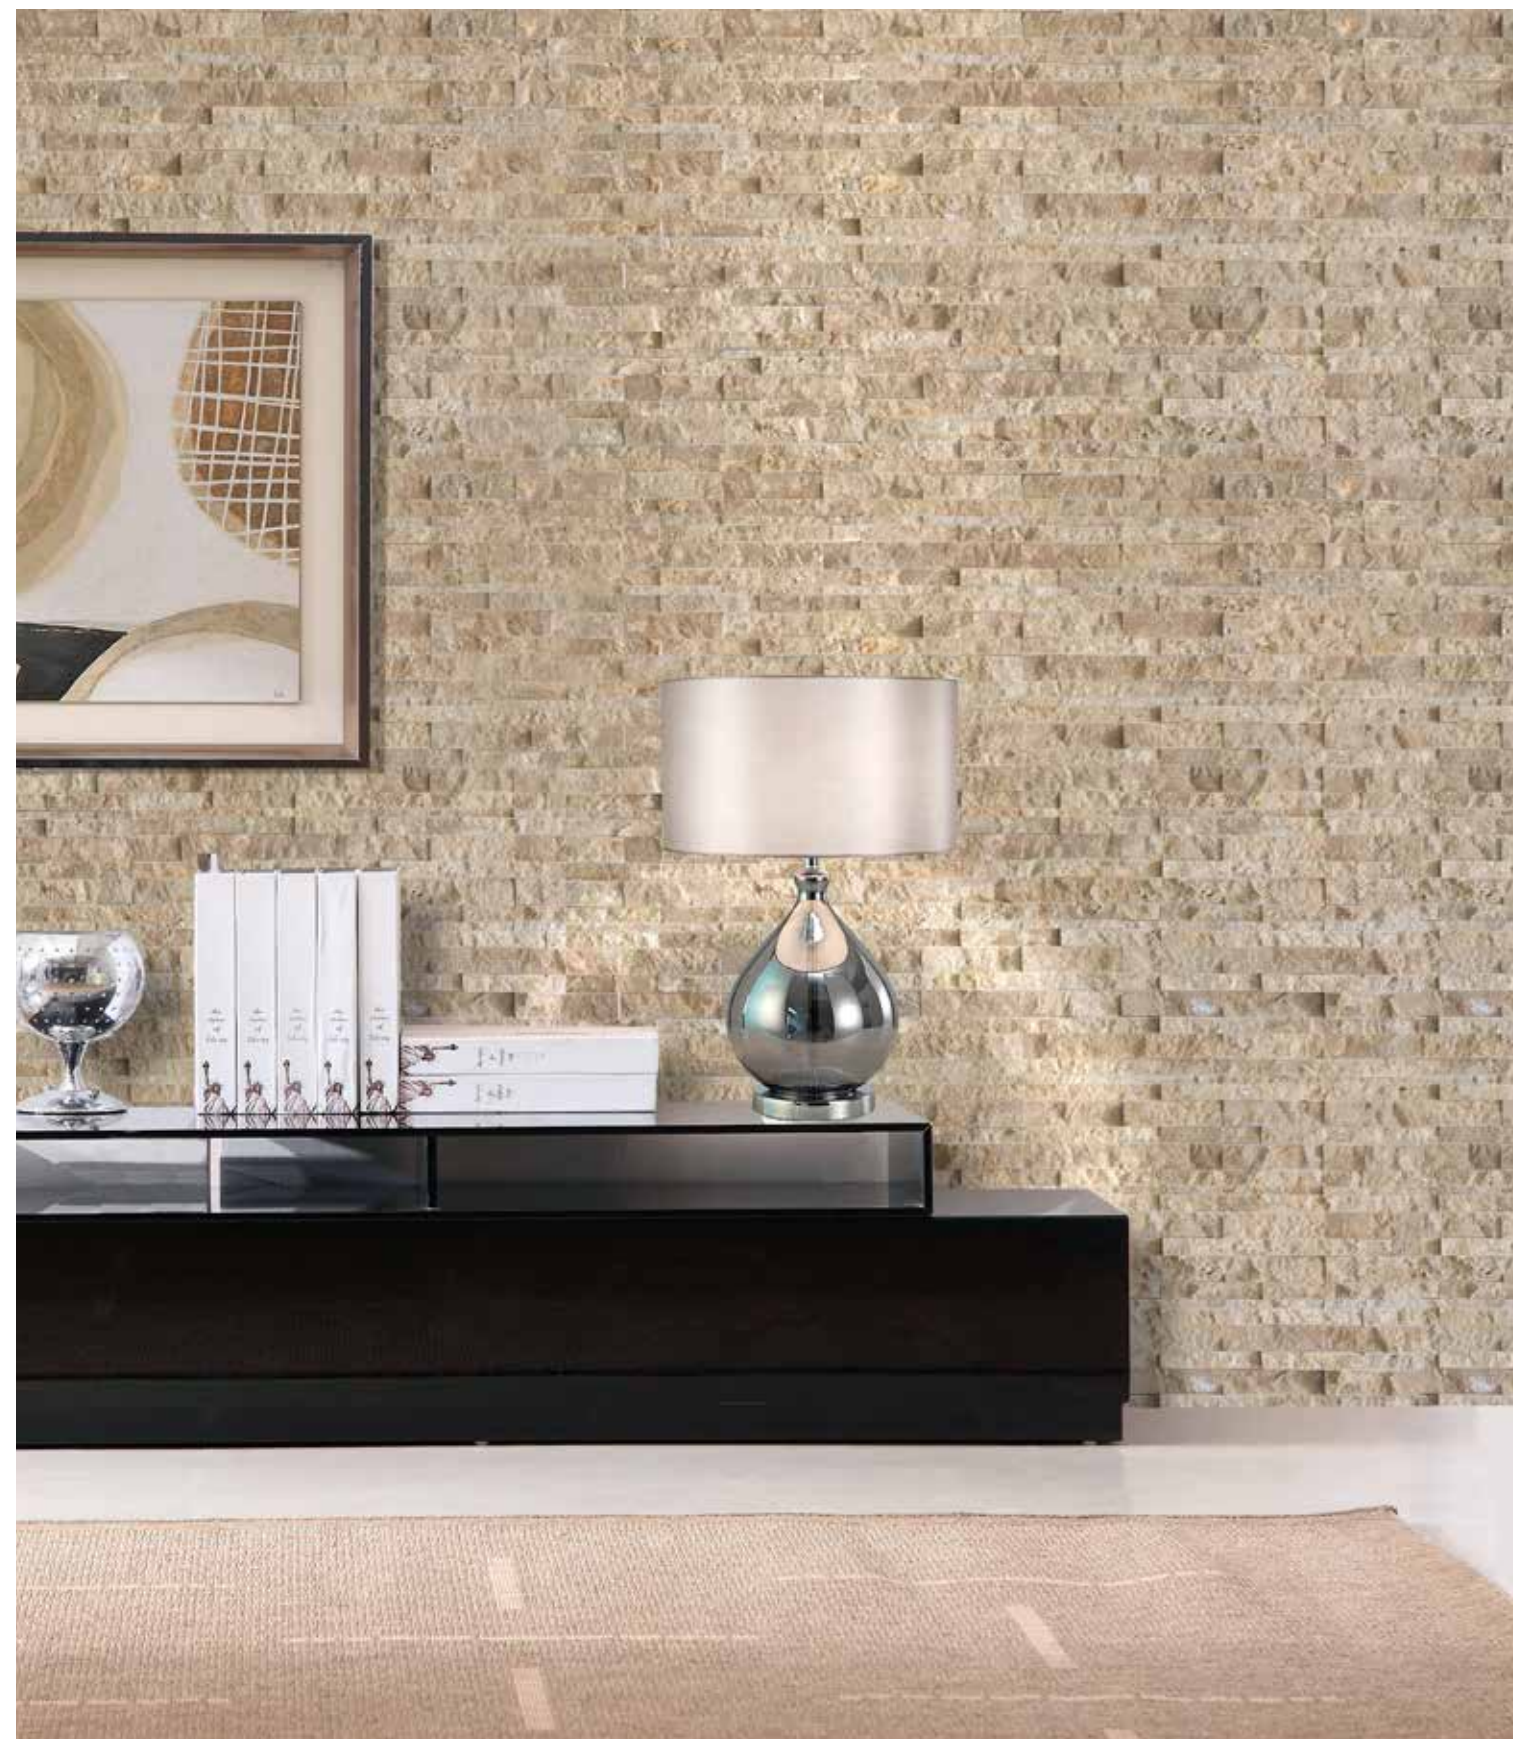

Spacco Brown 13

15 x 45